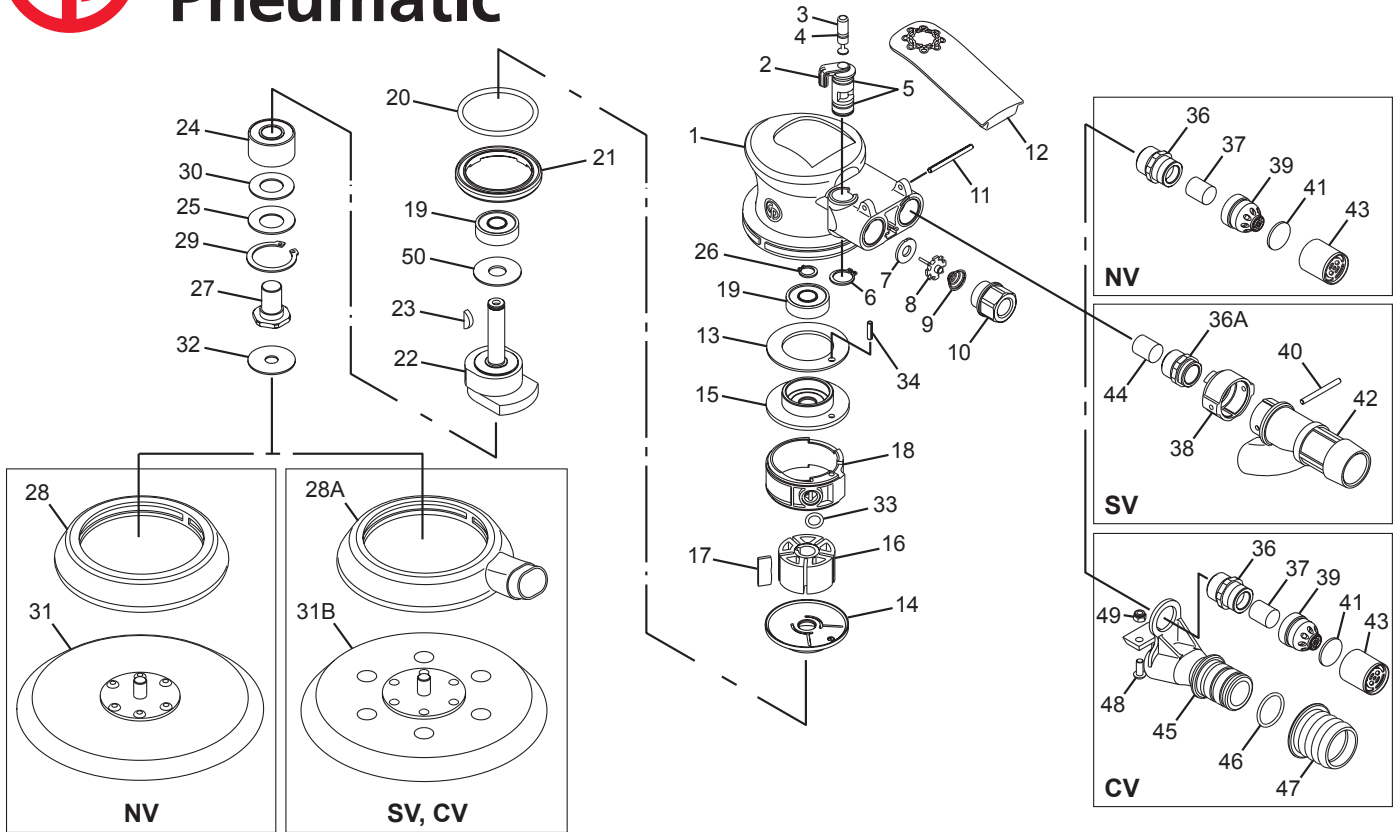

Chicago Pneumatic

CP7215, CP7225, CP7255 Series 6" (150mm) Palm Sanders

Item No.	Parts No.	Description	Qty
A	8940168367	Throttle Kit	
2		Regulator	1
3		Valve Stem	1
4		O-Ring	1
5		O-Ring	2
6		Retaining ring	1
B	8940168368	Valve Seat Kit	
7		Valve seat	1
8		Tip Valve	1
9		Conical Spring	1
C	8940168369	Exhaust Kit (for NV & CV)	
36		Muffler Screw	1
37		Muffler	1
38		Connector (for SV)	1
39		Nozzle	1
41		Muffler	1
43		Muffler Cap	1
D		ECO Change Motor Kit Composition	
13		Front Ring	1
14		Rear End Plate	1
15		Front End Plate	1
16	8940163416	Rotor	1
17	8940163417	Blades set (5 pcs.)	1
18	8940163418	Cylinder	1
19		Bearing	2
20	8940163420	O-Ring	1
22		Motor Shaft Balancer (see detail below**)	1
23		Rotor Key	1
24		Bearing	1
25		Bearing Shield	1
26		Snap Ring	1
27		Balancer Shaft	1
29		Snap Ring	1
30		Bearing Seal	1
33	8940163435	O-Ring	1
34		Pin	1
50		Anti-dust washer	1
**	8940168372	ECO Change Motor Kit CP7255	
22		Motor Shaft Balancer 3/16" (6mm) orbital	1
**	8940168373	ECO Change Motor Kit CP7215	
22		Motor Shaft Balancer 3/8" (10mm) orbital	1
**	8940168374	ECO Change Motor Kit CP7225	
22		Motor Shaft Balancer 3/32" (2.5mm) orbital	1
1	8940163399	Housing Assembly 3/16" (5mm) orbital ; red color	1
10	8940163409	Air Inlet	1
11	8940163494	Spring Pin	1
12	8940163410	Lever 3/32" (2.5mm) orbital	1
	8940163411	Lever 3/16" (5mm) orbital	1